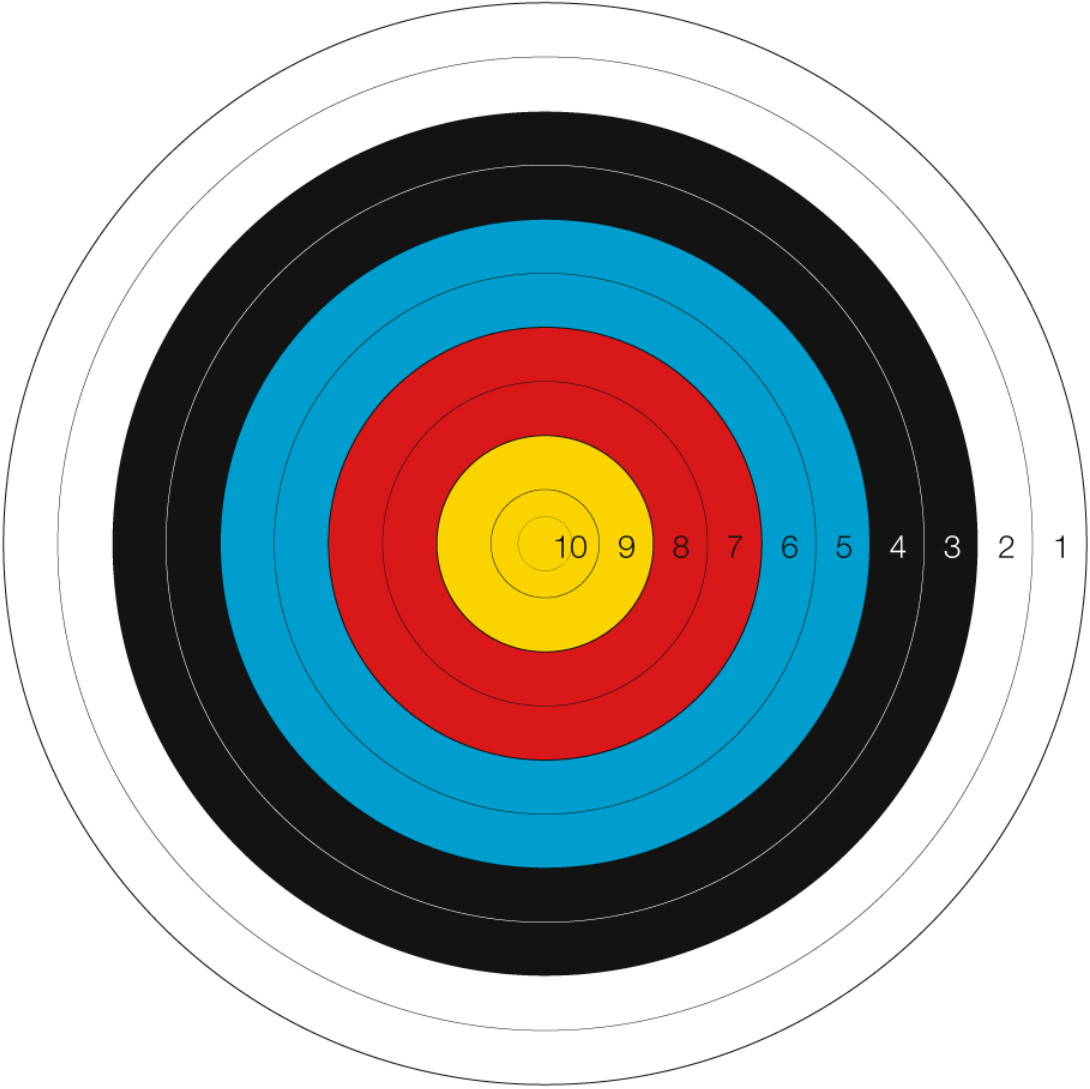

### The Game

- The "600" round will be used for Virtual State Finals competition.
- There will be six divisions:
  - Conventional - Recurve Bare Bow
  - Conventional - Recurve w/ site
  - Conventional - Recurve w/ site and Release Aid
  - Compound - Bare Bow
  - Compound - w/ site
  - Compound - w/ site and Release Aid
- 60 arrows will be shot as follows:
  - 20 arrows from 60 yards (4 ends of 5 arrows)
  - 20 arrows from 50 yards (4 ends of 5 arrows)
  - 20 arrows from 40 yards (4 ends of 5 arrows)
- Each END will consist of 5 arrows unlimited time will be allowed for each END.

### Scoring

1. Regulation 122 cm. (48") 5 color target face will be used, see diagram. Scoring values: gold (10-9), red (8-7), blue (6-5), black (4-3), white (2-1) -- 10 ring scoring. Note: each color is divided into 2 scoring areas by a thin black line.
2. The arrow shaft must only touch the color or dividing line between scoring zones to score the higher value.
3. Winner shall be the archer(s) scoring the highest number of points in a single round of 60 arrows.
4. In case of a tie, 1. greatest # of scoring hits, If a tie remains, medals will be given to both.
5. Arrows that hit the target but bounce out will be scored as hits **if clearly witnessed** by the archer. If **not** clearly witnessed, there is no penalty and a replacement arrow is shot.

# Virtual Archery 600 Scoresheet

A 600 Round Consists of 4 ends of 5 Arrows per end. There are 4 ends at each distance with a possible 200 point total.